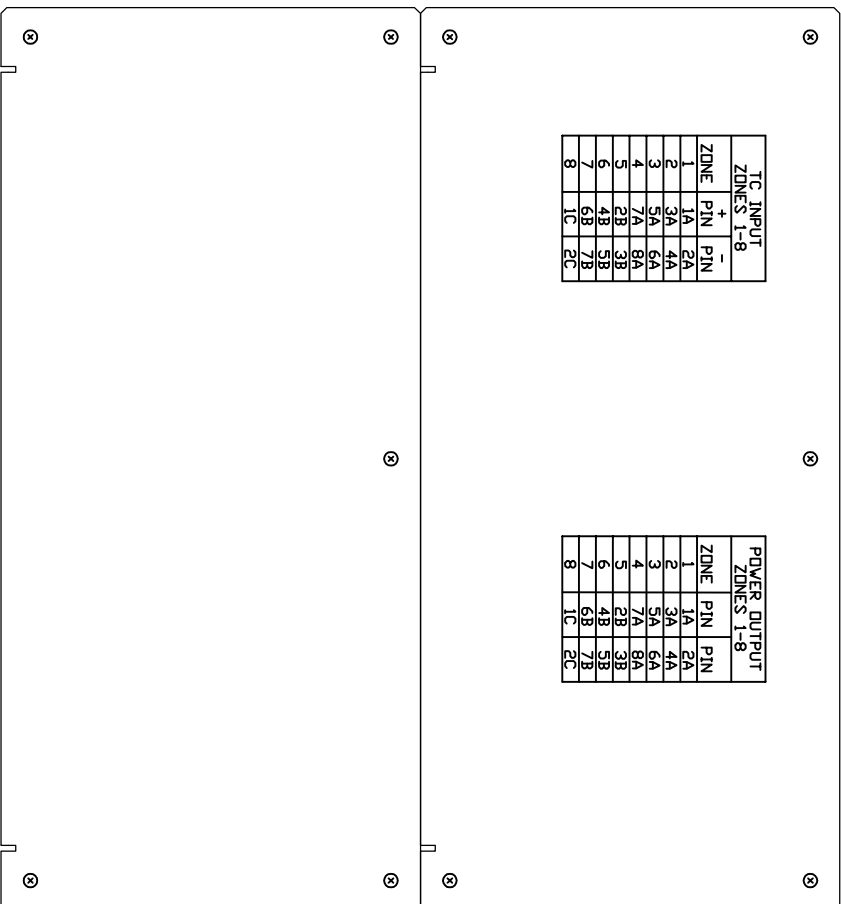

DATE RELEASED	10/20/2007	REV	1.0
DATE		ISSUE	
ATHENIX			
CONNECTOR LAYOUT-BEDROS			
8 ZONES DOMESTIC/EXPORT			
BED-C-DX-08-00-000-LAV			
DATE	10/21/2007	ISSUE	1

TC INPUT ZONES 1-8			
ZONE	+	-	
	PIN	PIN	PIN
1	1A	2A	
2	2A	4A	
3	3A	6A	
4	7A	8A	
5	2B	3B	
6	4B	5B	
7	7B	8B	
8	1C	2C	

POWER OUTPUT ZONES 1-8			
ZONE	PIN	PIN	PIN
1	1A	2A	
2	2A	4A	
3	3A	6A	
4	7A	8A	
5	2B	3B	
6	4B	5B	
7	7B	8B	
8	1C	2C	

DATE RELEASED	10/20/2007	REV	1.0
DATE		ISSUE	
ATHENIX			
CONNECTOR WIRING-BEDROS			
8 ZONES DOMESTIC/EXPORT			
BED-C-DX-08-00-000-WIR			
DATE	10/21/2007	ISSUE	1