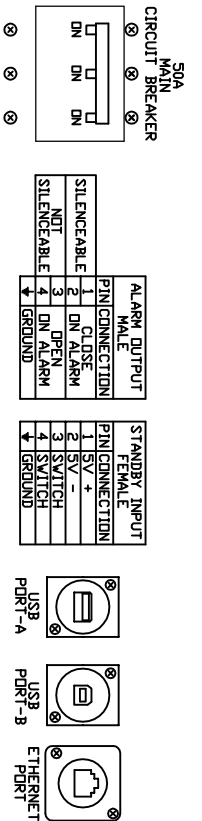

DATE RELEASED	10/20/2007	REV	1.0
DATE		ISSUE	
ATHENIX			
CONNECTOR LAYOUT-BEDROS			
8 ZONES DOMESTIC/EXPORT			
BED-C-DX-08-00-000-LAV			
DATE	10/21/2007	ISSUE	1

TC INPUT ZONES 1-8			
ZONE	+	-	
	PIN	PIN	PIN
1	1A	2A	
2	2A	4A	
3	3A	6A	
4	7A	8A	
5	2B	3B	
6	4B	5B	
7	7B	8B	
8	1C	2C	

POWER OUTPUT ZONES 1-8			
ZONE	PIN	PIN	PIN
1	1A	2A	
2	2A	4A	
3	3A	6A	
4	7A	8A	
5	2B	3B	
6	4B	5B	
7	7B	8B	
8	1C	2C	

DATE RELEASED	10/20/2007	REV	1.0
DATE		ISSUE	
ATHENIX			
CONNECTOR WIRING-BEDROS			
8 ZONES DOMESTIC/EXPORT			
BED-C-DX-08-00-000-WIR			
DATE	10/21/2007	ISSUE	1