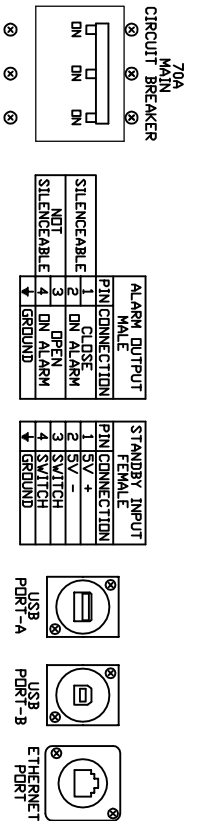

2-18-21 RELEASED
 ATHENIX
 CONNECTOR LAYOUT-BEDROS
 32 ZONES, DOMESTIC/EXPORT
 BED-C-DX-32-00-000-LAV

2-18-21 RELEASED
 ATHENIX
 CONNECTOR WIRING-BEDROS
 32 ZONES, DOMESTIC/EXPORT
 BED-C-DX-32-00-000-WIR

DOMESTIC
 POWER CORD
 L1 PHASE
 L2 WIRES
 L3 GRN-GROUND

EXPORT
 POWER CORD
 L1 PHASE
 L2 WIRES
 L3 WHT-NEUTRAL
 GRN-GROUND