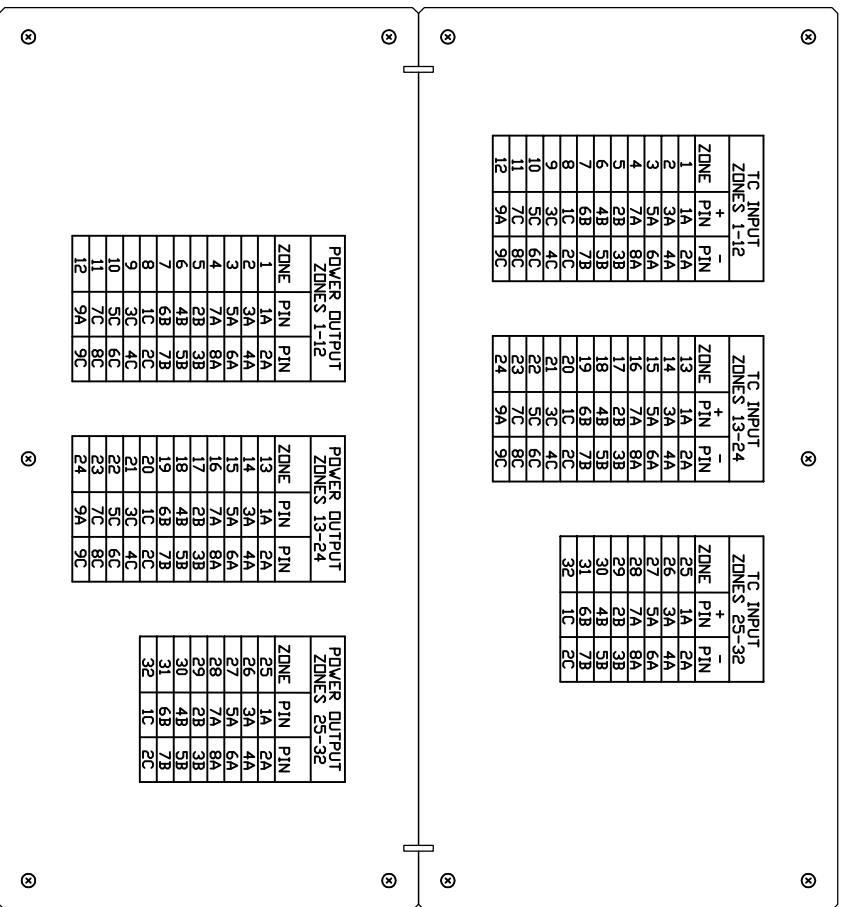

2-18-21 RELEASED
 ATHENIX
 CONNECTOR LAYOUT-BEDROS
 32 ZONES, DOMESTIC/EXPORT
 BED-C-DX-32-00-000-LAV

2-18-21 RELEASED
 ATHENIX
 CONNECTOR WIRING-BEDROS
 32 ZONES, DOMESTIC/EXPORT
 BED-C-DX-32-00-000-WIR

DOMESTIC
 POWER CORD
 L1 PHASE
 L2 WIRES
 L3 GRN-GROUND

EXPORT
 POWER CORD
 L1 PHASE
 L2 WIRES
 L3 WHT-NEUTRAL
 GRN-GROUND