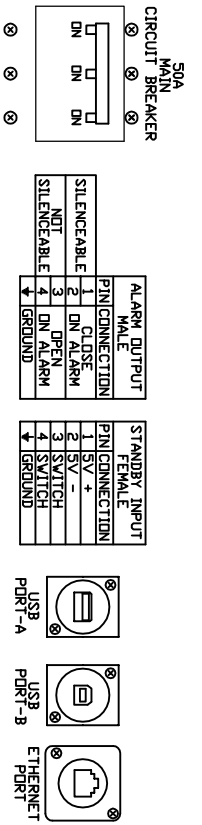

13-16-131	REVOUT CONNECTION		B
6-16-12	RELEASED		A
DATE	DESIGNED		100
<b>ATHENIX</b>			
CONNECTOR LAYOUT-BEDROS			
8 ZONES, CE			
PART: BED-C-E-08-00-000-LAY			
REV: 13-16-131	DATE: --	ISSUE: 1000	T: 00000000

TC INPUT ZONES 1-8			
ZONE	PIN	PIN	PIN
1	1	9	-
2	2	10	-
3	3	11	-
4	4	12	-
5	5	13	-
6	6	14	-
7	7	15	-
8	8	16	-

POWER OUTPUT ZONES 1-8			
ZONE	PIN	PIN	PIN
1	1	9	-
2	2	10	-
3	3	11	-
4	4	12	-
5	5	13	-
6	6	14	-
7	7	15	-
8	8	16	-

13-16-131	REVOUT CONNECTION		B
6-16-12	RELEASED		A
DATE	DESIGNED		100
<b>ATHENIX</b>			
CONNECTOR WIRING-BEDROS			
8 ZONES, CE			
PART: BED-C-E-08-00-000-WIR			
REV: 13-16-131	DATE: --	ISSUE: 1000	T: 00000000